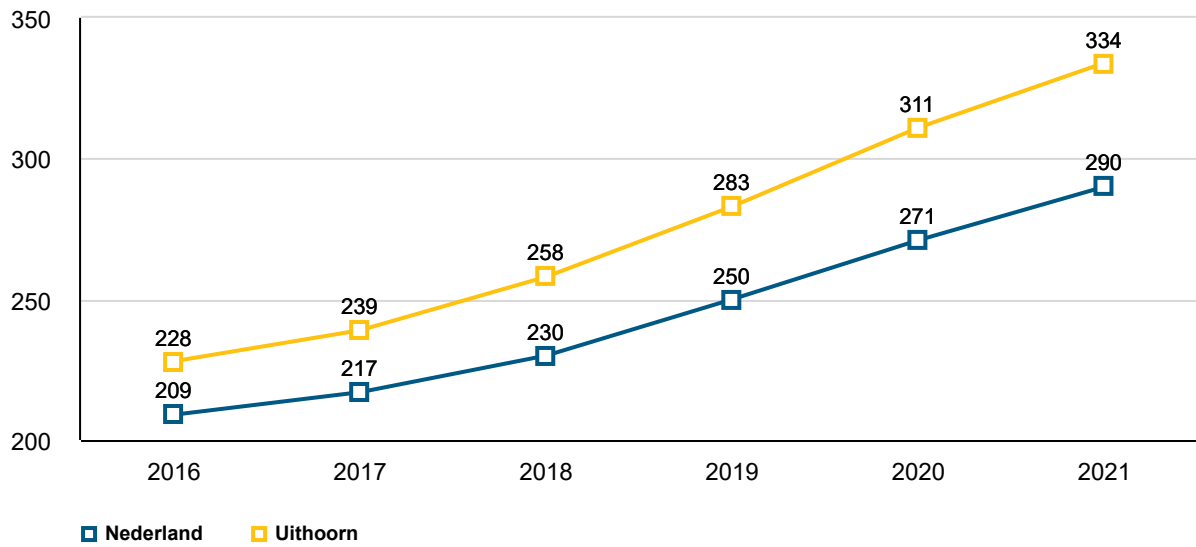

3.5.3 Indicatoren

Gemiddelde WOZ waarde woningen